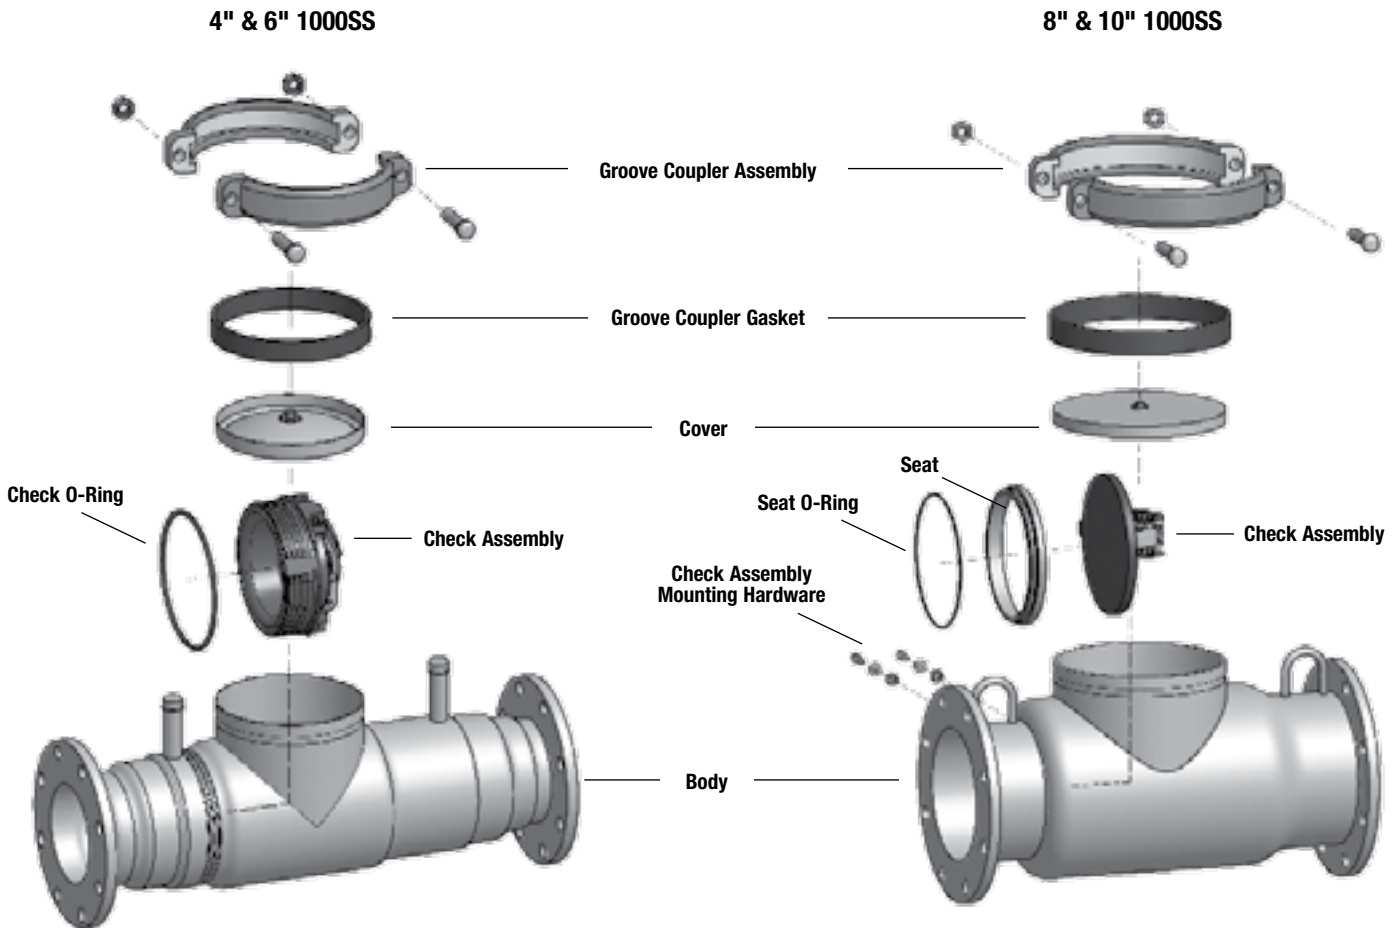

Series 1000SS DCV Single Check Valve 4" – 10"

ORDERING CODE	KIT NO.	SIZE
---------------	---------	------

Check Kits

7010094	ARK 1000SS CK	4"
7010095	ARK 1000SS CK	6"
7010096	ARK 1000SS CK	8" - 10"

Kit includes: Check Assembly, Check O-Ring (4"-6") or Mounting Hardware (8" - 10")

Cover Kits

7010090	ARK SS C	2½" - 4"
7010091	ARK SS C	6"
7010216	ARK SS DCV C	8" - 10"

Kit includes: Cover and Groove Coupler

Seat Kits

7010147	ARK EPOXY S	8" - 10"
---------	-------------	----------

Kit includes: Seat Ring, Seat O-Ring and Cover Gasket

Tools

7013913	RETAINER CLIP	8" - 10"
7013950	SEAT INSTALL-REMOVAL TOOL	8" - 10"

Bypass Not Shown