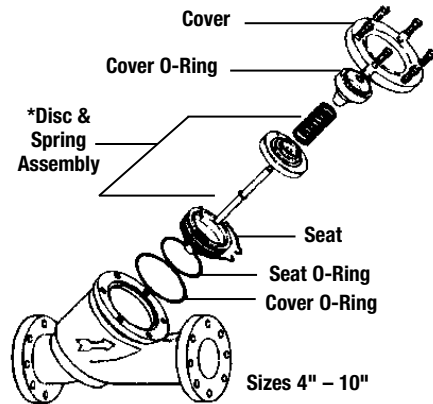

7016301	ARK 2000CIV CK4	4"
7016302	ARK 2000CIV CK4	6"
7016303	ARK 2000CIV CK4	8"
7016304	ARK 2000CIV CK4	10"
0425412	LFARK 2000CIV CK4	4"
0425413	LFARK 2000CIV CK4	6"
0425414	LFARK 2000CIV CK4	8"
0425415	LFARK 2000CIV CK4	10"

Kit includes: Disc & Spring Assembly and Cover O-Ring

Rubber Parts (for one check)

7016306	ARK 2000CIV RC4	4"
7016307	ARK 2000CIV RC4	6"
7016308	ARK 2000CIV RC4	8"
7016309	ARK 2000CIV RC4	10"

Kit includes: Disc and Cover O-Ring

Complete Rubber Parts

7016311	ARK 2000CIV RT	4"
7016312	ARK 2000CIV RT	6"
7016313	ARK 2000CIV RT	8"
7016314	ARK 2000CIV RT	10"

Kit includes: Two Discs and Two Cover O-Rings

Seat Kits

7016316	ARK 2000CIV S	4"
7016317	ARK 2000CIV S	6"
7016318	ARK 2000CIV S	8"
7016319	ARK 2000CIV S	10"
0425424	LFARK 2000CIV S	4"
0425425	LFARK 2000CIV S	6"
0425426	LFARK 2000CIV S	8"
0425427	LFARK 2000CIV S	10"

Kit includes: Seat, Seat O-Ring, Retainer Wire and Cover O-Ring

Cover Kits

7016321	ARK 2000CIV C	4"
7016322	ARK 2000CIV C	6"
7016323	ARK 2000CIV C	8"
7016324	ARK 2000CIV C	10"

Kit includes: Cover and Cover O-Ring

First Check Kits

7016601	ARK 3000CIV CK1	4"
7016602	ARK 3000CIV CK1	6"
7016603	ARK 3000CIV CK1	8"
7016604	ARK 3000CIV CK1	10"

Kit includes: Disc Assembly, Spring Assembly and Cover O-Ring

Second Check Kits

7016606	ARK 3000CIV CK2	4"
7016607	ARK 3000CIV CK2	6"
7016608	ARK 3000CIV CK2	8"
7016609	ARK 3000CIV CK2	10"

Kit includes: Disc Assembly, Spring Assembly and Cover O-Ring

Bypass Not Shown See page 34

ORDERING CODE	KIT NO.	SIZE

Rubber Parts (for one check)

7016611	ARK 3000CIV RC4	4"
7016612	ARK 3000CIV RC4	6"
7016613	ARK 3000CIV RC4	8"
7016614	ARK 3000CIV RC4	10"

Kit includes: Disc and Cover O-Ring

Seat Kits

7016616	ARK 3000CIV S	4"
7016617	ARK 3000CIV S	6"
7016618	ARK 3000CIV S	8"
7016619	ARK 3000CIV S	10"

Kit includes: Seat, Seat O-Ring, Retainer Wire and Cover O-Ring

Cover Kits

7016621	ARK 3000CIV C	4"
7016622	ARK 3000CIV C	6"
7016623	ARK 3000CIV C	8"
7016624	ARK 3000CIV C	10"

Kit includes: Cover and Cover O-Ring