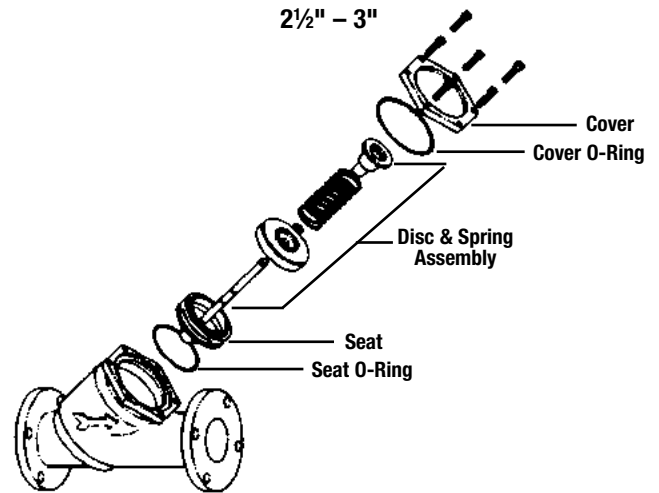

Series 2000CIV Double Check Valve Assembly 2½" – 3" Series 3000CIV Double Check Detector Assembly 2½" – 3"

ORDERING CODE	KIT NO.	SIZE

First or Second Check Kit

7016300	ARK 2000CIV CK4	2½", 3"
0425406	LFARK 2000CIV CK4	2½", 3"

Kit includes: Seat, Seat O-Ring, Disc Assembly, Spring, Spring Retainer, Check Cage and Cover O-Ring

Rubber Parts (for one check)

7016305	ARK 2000CIV RC4	2½", 3"

Kit includes; Seat Discs, Seat O-Ring and Cover O-Ring

Seat Kit

7016315	ARK 2000CIV S	2½", 3"
0425409	LFARK 2000CIV S	2½", 3"

Kit includes: Seat, Seat O-Ring

Complete Rubber Parts

7016310	ARK 2000CIV RT	2½", 3"

Kit includes; Two Seat Discs, Two Seat O-Rings, Two Cover O-Rings

Cover Kit

7016320	ARK 2000CIV C	2½", 3"

Kit includes: Cover, Cover O-Ring

First Check Kit

7016600	ARK 3000CIV CK1	2½", 3"

Kit includes: Seat, Seat O-Ring, Disc Assembly, Spring, Spring Retainer, Check Cage and Cover O-Ring

Second Check Kit

7016605	ARK 3000CIV CK2	2½", 3"

Kit includes: Seat, Seat O-Ring, Disc Assembly, Spring, Spring Retainer, Check Cage and Cover O-Ring

Seat Kit

7016615	ARK 3000CIV S	2½", 3"

Kit includes: Seat, Seat O-Ring

Complete Rubber Parts

7016610	ARK 3000CIV RC4	2½", 3"

Kit includes; Two Seat Discs, Two Seat O-Rings, Two Cover O-Rings

Cover Kit

7016620	ARK 3000CIV C	2½", 3"

Kit includes: Cover, Cover O-Ring