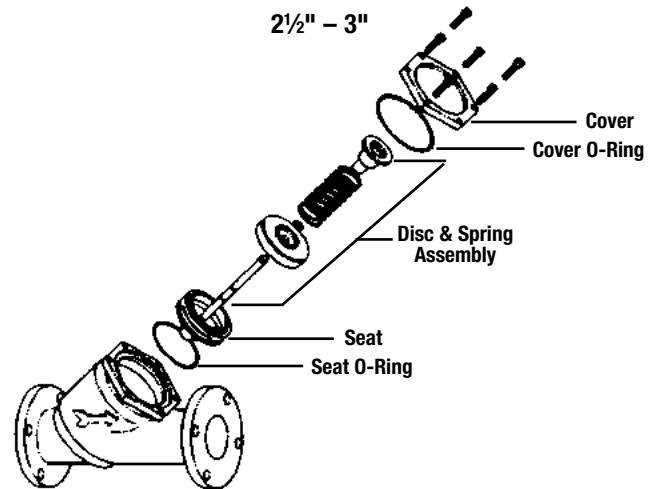

Series 2000CIV Double Check Valve Assembly 2½" – 3" Series 3000CIV Double Check Detector Assembly 2½" – 3"

ORDERING CODE	KIT NO.	SIZE

First or Second Check Kit

7016300	ARK 2000CIV CK4	2½", 3"
0425406	LFARK 2000CIV CK4	2½", 3"

Kit includes: Seat, Seat O-Ring, Disc Assembly, Spring, Spring Retainer, Check Cage and Cover O-Ring

Rubber Parts (for one check)

7016305	ARK 2000CIV RC4	2½", 3"

Kit includes; Seat Discs, Seat O-Ring and Cover O-Ring

Seat Kit

7016315	ARK 2000CIV S	2½", 3"
0425409	LFARK 2000CIV S	2½", 3"

Kit includes: Seat, Seat O-Ring

Complete Rubber Parts

7016310	ARK 2000CIV RT	2½", 3"

Kit includes; Two Seat Discs, Two Seat O-Rings, Two Cover O-Rings

Cover Kit

7016320	ARK 2000CIV C	2½", 3"

Kit includes: Cover, Cover O-Ring

First Check Kit

7016600	ARK 3000CIV CK1	2½", 3"

Kit includes: Seat, Seat O-Ring, Disc Assembly, Spring, Spring Retainer, Check Cage and Cover O-Ring

Second Check Kit

7016605	ARK 3000CIV CK2	2½", 3"

Kit includes: Seat, Seat O-Ring, Disc Assembly, Spring, Spring Retainer, Check Cage and Cover O-Ring

Seat Kit

7016615	ARK 3000CIV S	2½", 3"

Kit includes: Seat, Seat O-Ring

Complete Rubber Parts

7016610	ARK 3000CIV RC4	2½", 3"

Kit includes; Two Seat Discs, Two Seat O-Rings, Two Cover O-Rings

Cover Kit

7016620	ARK 3000CIV C	2½", 3"

Kit includes: Cover, Cover O-Ring