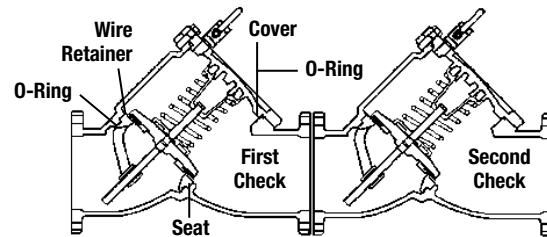

7016301	ARK 2000CIV CK4	4"
7016302	ARK 2000CIV CK4	6"
7016303	ARK 2000CIV CK4	8"
7016304	ARK 2000CIV CK4	10"
0425412	LFARK 2000CIV CK4	4"
0425413	LFARK 2000CIV CK4	6"
0425414	LFARK 2000CIV CK4	8"
0425415	LFARK 2000CIV CK4	10"

Kit includes: Disc & Spring Assembly and Cover O-Ring

Rubber Parts (for one check)

7016306	ARK 2000CIV RC4	4"
7016307	ARK 2000CIV RC4	6"
7016308	ARK 2000CIV RC4	8"
7016309	ARK 2000CIV RC4	10"

Kit includes: Disc and Cover O-Ring

Complete Rubber Parts

7016311	ARK 2000CIV RT	4"
7016312	ARK 2000CIV RT	6"
7016313	ARK 2000CIV RT	8"
7016314	ARK 2000CIV RT	10"

Kit includes: Two Discs and Two Cover O-Rings

Seat Kits

7016316	ARK 2000CIV S	4"
7016317	ARK 2000CIV S	6"
7016318	ARK 2000CIV S	8"
7016319	ARK 2000CIV S	10"
0425424	LFARK 2000CIV S	4"
0425425	LFARK 2000CIV S	6"
0425426	LFARK 2000CIV S	8"
0425427	LFARK 2000CIV S	10"

Kit includes: Seat, Seat O-Ring, Retainer Wire and Cover O-Ring

Cover Kits

7016321	ARK 2000CIV C	4"
7016322	ARK 2000CIV C	6"
7016323	ARK 2000CIV C	8"
7016324	ARK 2000CIV C	10"

Kit includes: Cover and Cover O-Ring

First Check Kits

7016601	ARK 3000CIV CK1	4"
7016602	ARK 3000CIV CK1	6"
7016603	ARK 3000CIV CK1	8"
7016604	ARK 3000CIV CK1	10"

Kit includes: Disc Assembly, Spring Assembly and Cover O-Ring

Second Check Kits

7016606	ARK 3000CIV CK2	4"
7016607	ARK 3000CIV CK2	6"
7016608	ARK 3000CIV CK2	8"
7016609	ARK 3000CIV CK2	10"

Kit includes: Disc Assembly, Spring Assembly and Cover O-Ring

Bypass Not Shown See page 34

ORDERING CODE	KIT NO.	SIZE

Rubber Parts (for one check)

7016611	ARK 3000CIV RC4	4"
7016612	ARK 3000CIV RC4	6"
7016613	ARK 3000CIV RC4	8"
7016614	ARK 3000CIV RC4	10"

Kit includes: Disc and Cover O-Ring

Seat Kits

7016616	ARK 3000CIV S	4"
7016617	ARK 3000CIV S	6"
7016618	ARK 3000CIV S	8"
7016619	ARK 3000CIV S	10"

Kit includes: Seat, Seat O-Ring, Retainer Wire and Cover O-Ring

Cover Kits

7016621	ARK 3000CIV C	4"
7016622	ARK 3000CIV C	6"
7016623	ARK 3000CIV C	8"
7016624	ARK 3000CIV C	10"

Kit includes: Cover and Cover O-Ring