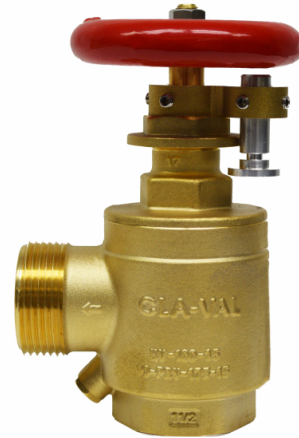

1-1/2" Pressure Restricting Angle Hose Valves

90-PRV-175-15

112-F105

5050

Please Verify Connection Type Upon Ordering