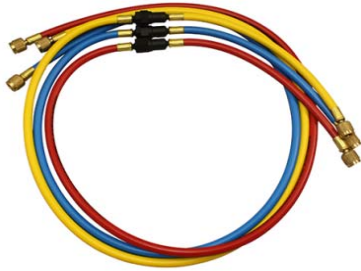

# MidWest Test Kit Hoses

Part #: 110646

Female SAE x Female SAE Connections

Fits: Model 845

Fits: Model 835

---

Part #: 110645

Female SAE x Female Compression 90 Connections

Fits: Model 830

---

Part #: MWFK-RT

Fits: All MidWest Hoses