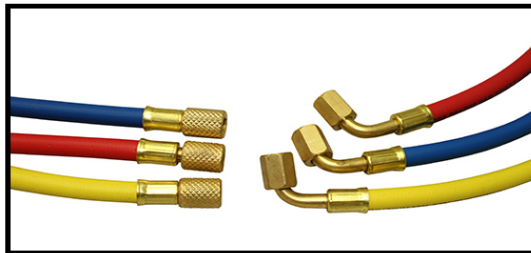

# MidWest Test Kit Hoses

Part #: 110646

Female SAE x Female SAE Connections

Fits: Model 845

Fits: Model 835

---

Part #: 110645

Female SAE x Female Compression 90 Connections

Fits: Model 830

---

Part #: MWFK-RT

Fits: All MidWest Hoses