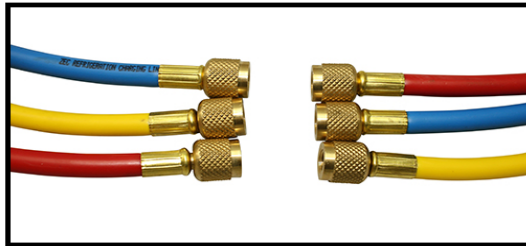

# MidWest Test Kit Hoses

Part #: 110646

Female SAE x Female SAE Connections

Fits: Model 845

Fits: Model 835

---

Part #: 110645

Female SAE x Female Compression 90 Connections

Fits: Model 830

---

Part #: MWFK-RT

Fits: All MidWest Hoses