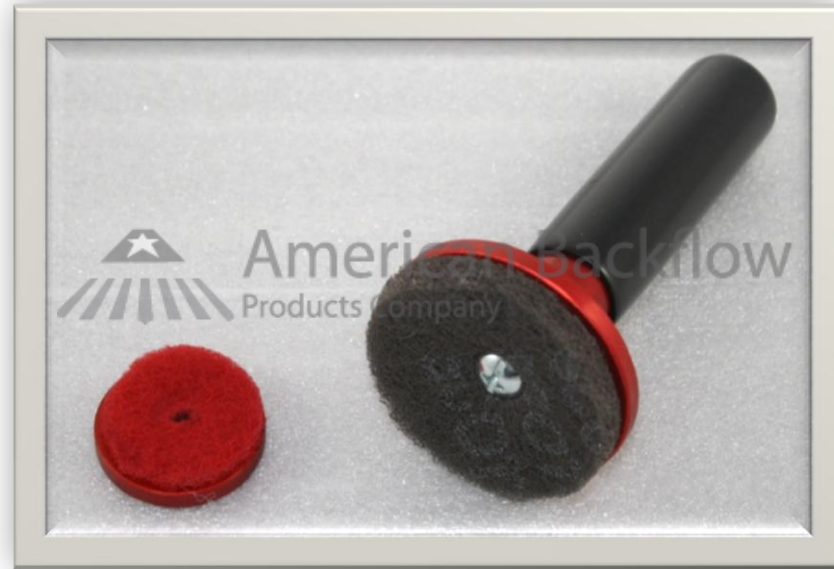

### Replacement Pads:

SC102 Small Pad

SC103 Small Pad (Coarser)

SC104 Large Pad

### Use:

Clean check seats and relief valve seats while still mounted in body.