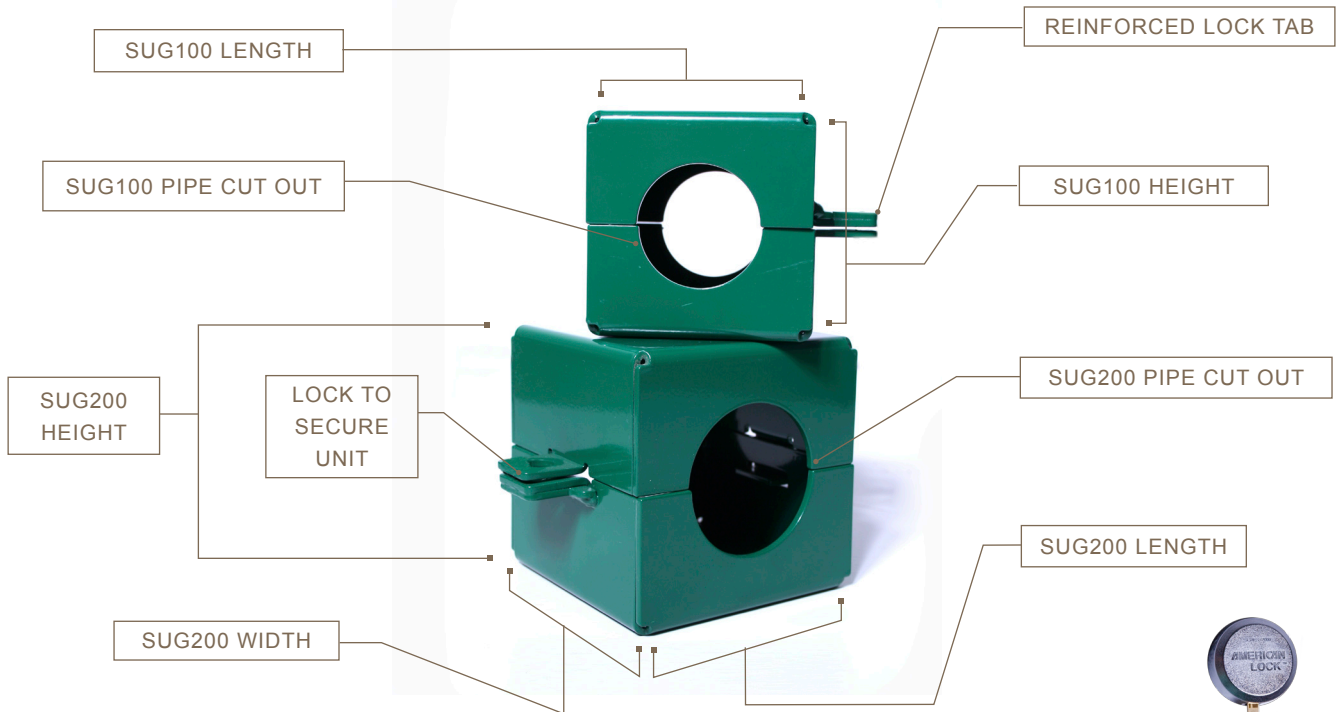

1 Sentry Union Guard (SUG100, SUG150, & SUG200)

	SUG100	SUG150	SUG200
PIPE CUT OUT	1 3/8"	1 7/8"	2 3/8"
LOCK BOX LENGTH	3 1/4"	3 1/2"	4 1/4"
LOCK BOX WIDTH	3 1/4"	3 1/2"	4 1/4"
LOCK BOX HEIGHT	3 1/4"	3 1/2"	4 1/4"
WEIGHT W/ LOCK	3.6	3.8	4.8
LOCK (*Unit includes lock)	American	American	American

**SUG 100**

SENTRY  
UNION GUARD

**100=** FITS 3/4" COPPER AND BRASS, 1" COPPER AND BRASS UNIONS.  
**150=** FITS 1 1/4" COPPER AND BRASS, 1 1/2" COPPER UNIONS.  
**200=** FITS 1 1/2" BRASS, 2" COPPER AND BRASS UNIONS

American Lock Included